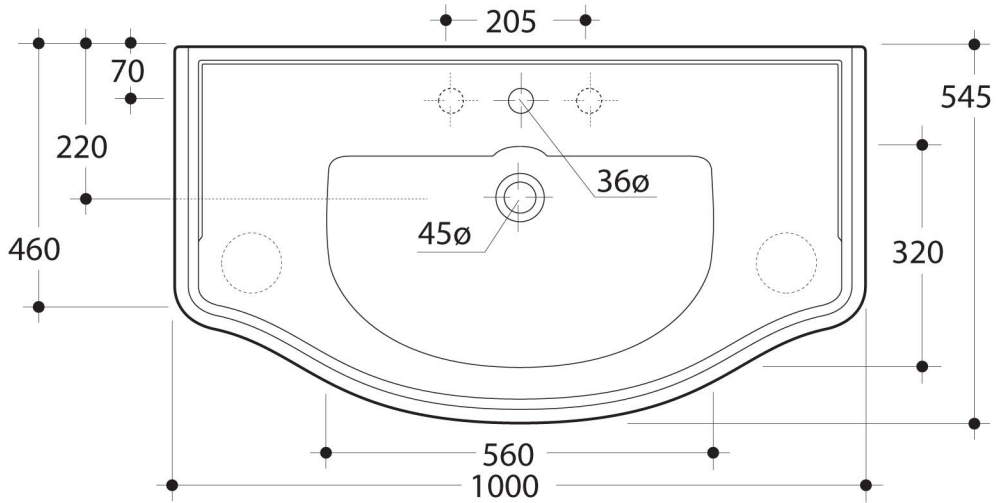

RETRO

Cod.1050

Lavabo consolle 100 monoforo (tre fori a richiesta)
Console 100 one hole (three holes on demand)

Cod.1096

Coppia supporti in ceramica
Pair of ceramic supports with brackets

107901