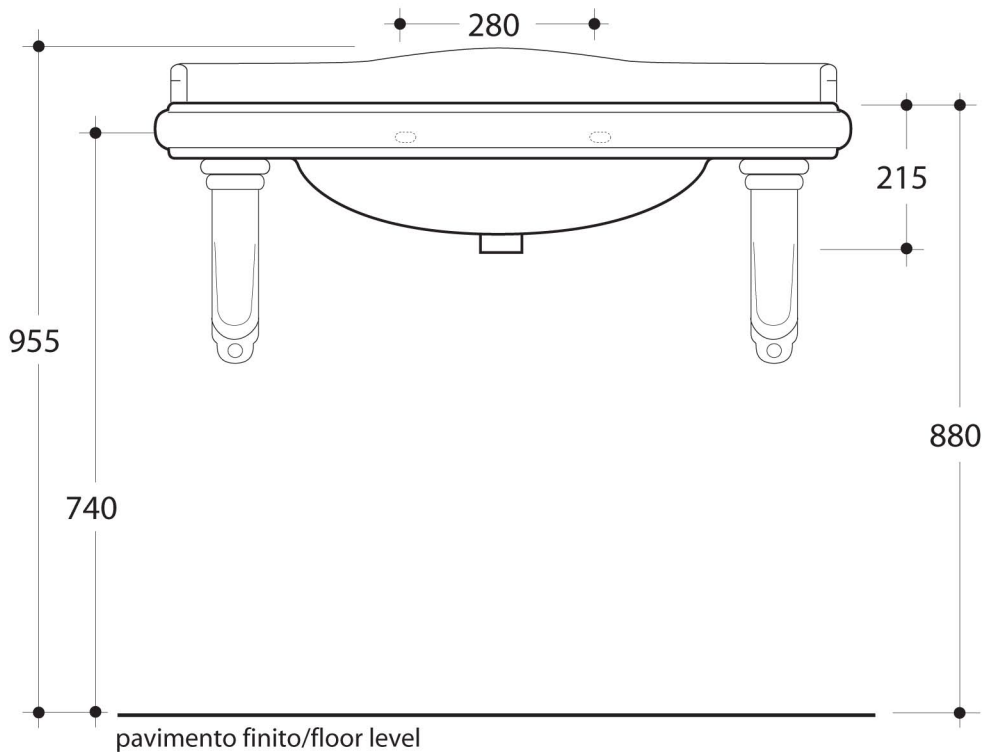

RETRO

Cod.1050

Lavabo consolle 100 monoforo (tre fori a richiesta)
Console 100 one hole (three holes on demand)

Cod.1096

Coppia supporti in ceramica
Pair of ceramic supports with brackets

107901